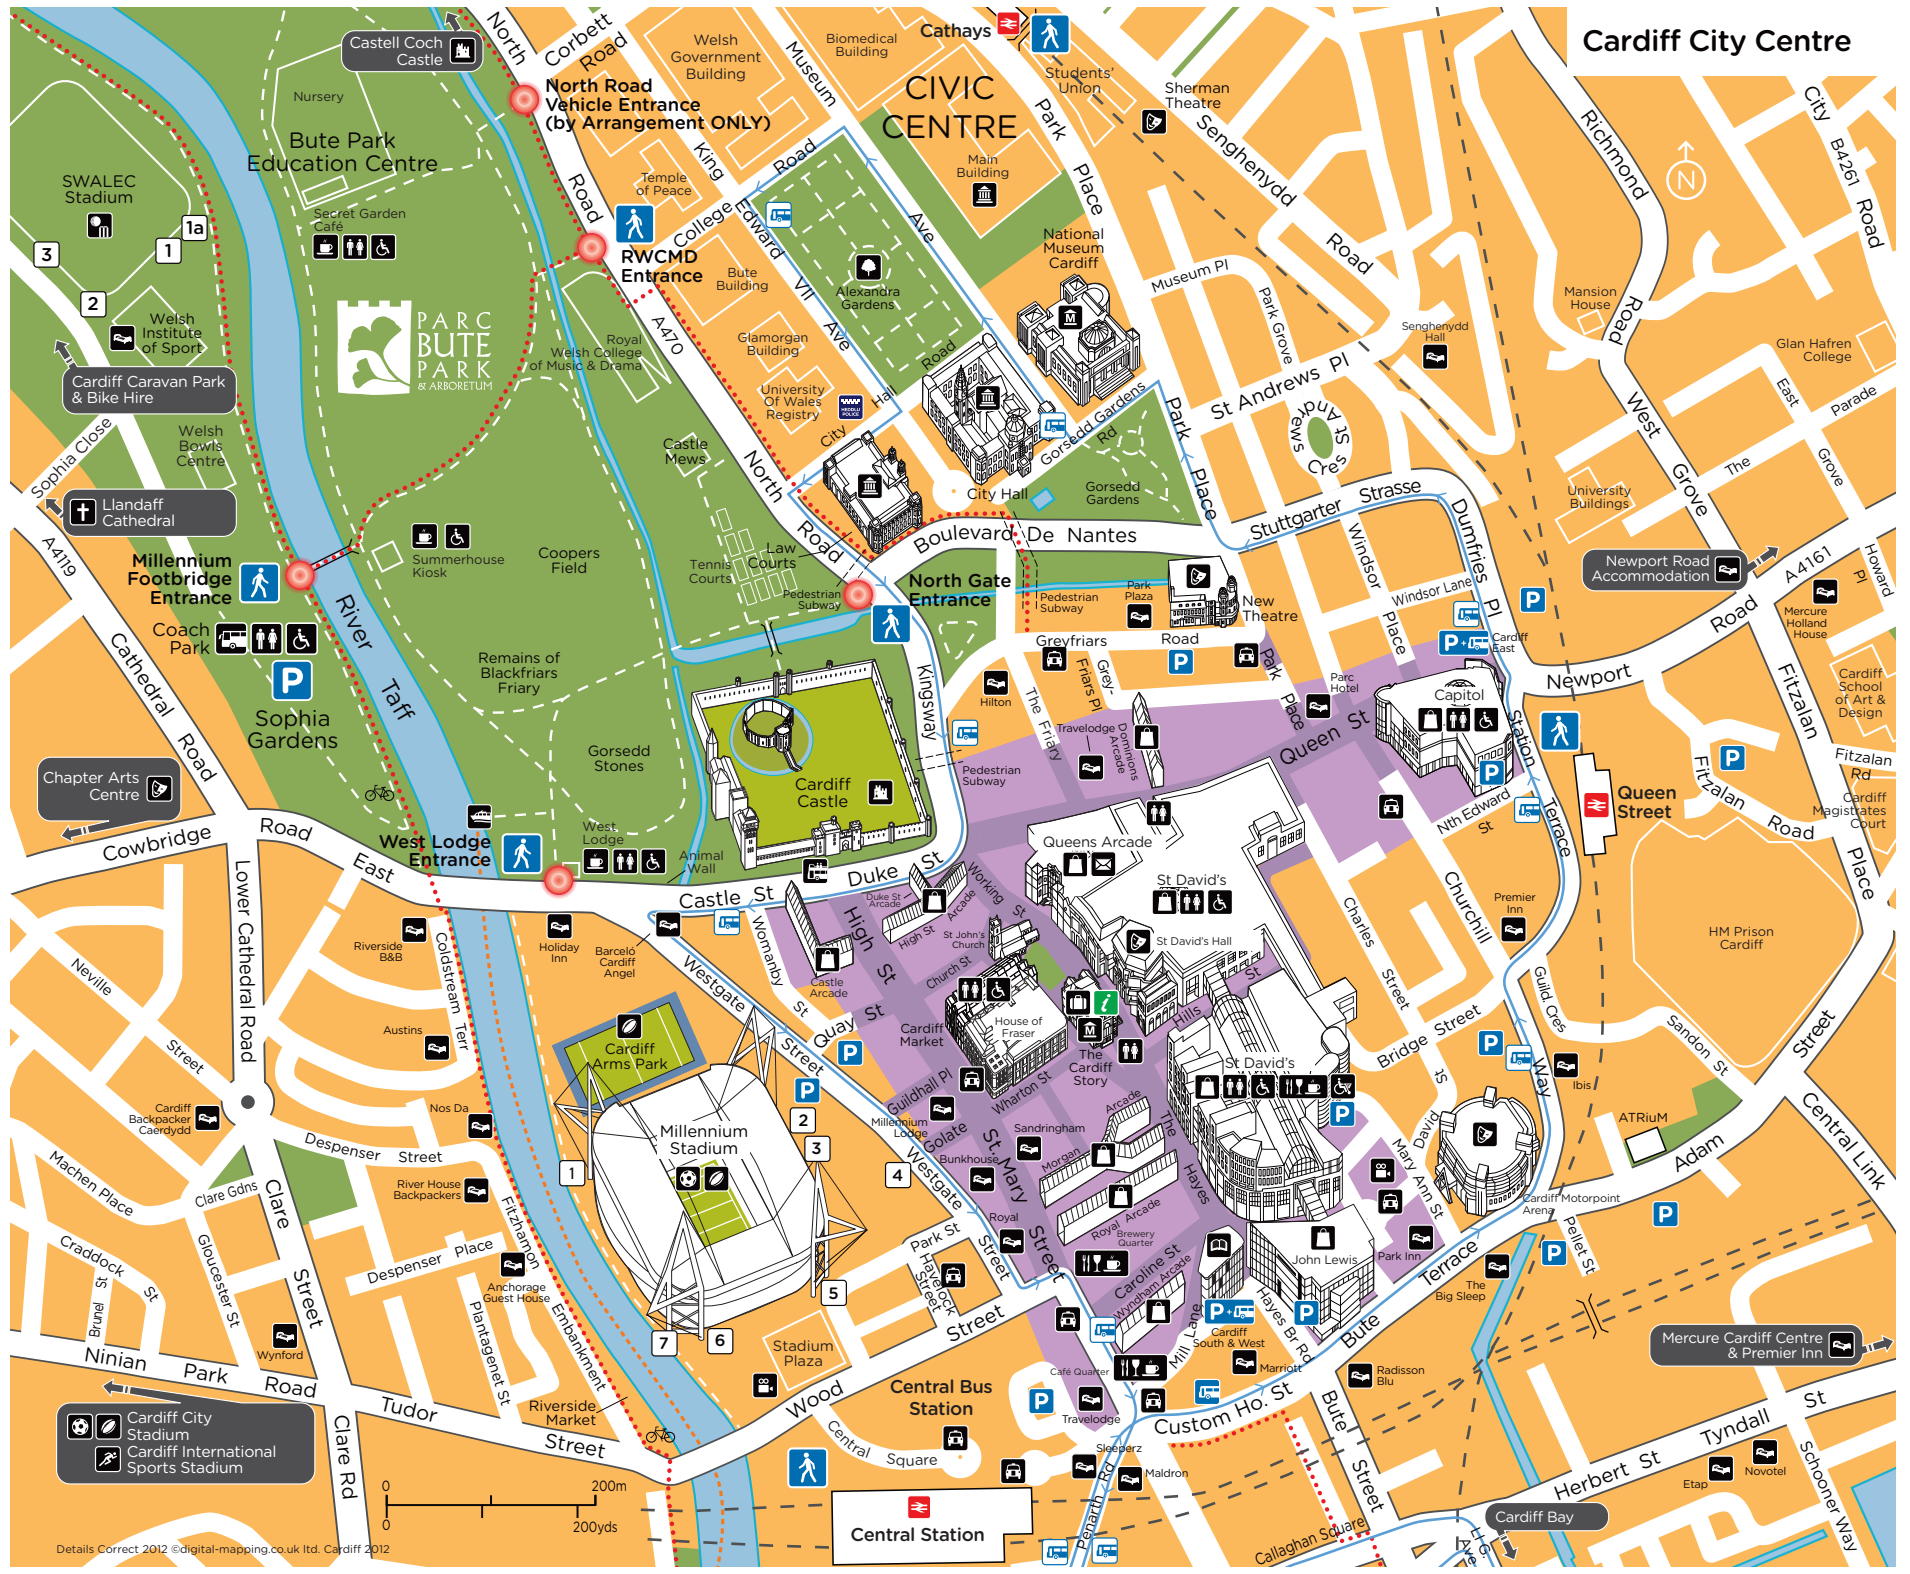

Cardiff City Centre

Details Correct 2012 ©digital-mapping.co.uk Ltd. Cardiff 2012