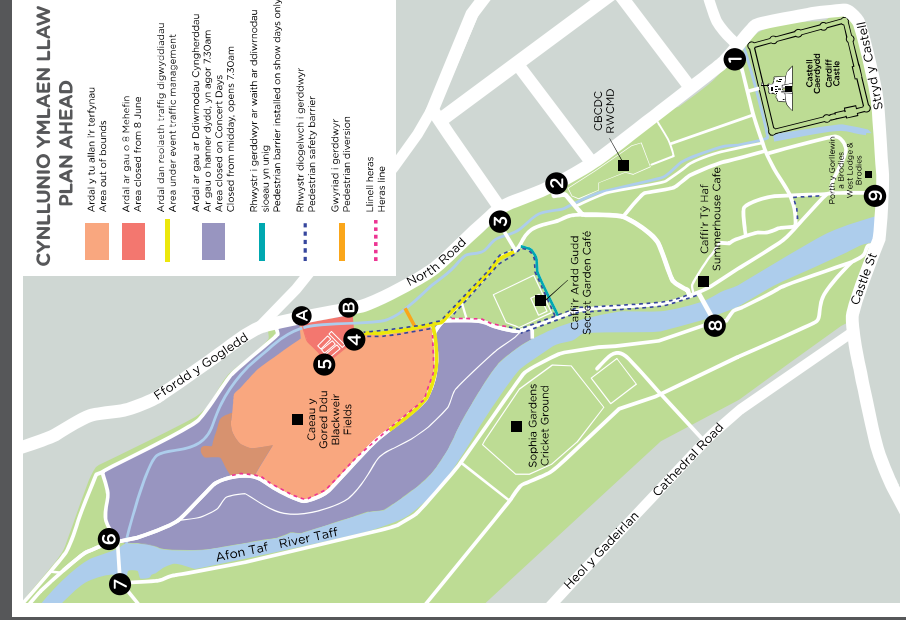

DYDDIADAU CYNGHERDDAU

- Dydd Mercher 24 Mehefin - The Cure
- Dydd Gwener 26 Mehefin - Teddy Swims
- Dydd Mawrth 30 Mehefin - Lewis Capaldi
- Dydd Mercher 1 Gorffennaf - Lewis Capaldi
- Dydd Sadwrn 4 Gorffennaf - Pitbull

BLACKWEIR 2026

This summer concerts are taking place on Blackweir Fields. There will be some changes to park access whilst these activities take place. Please:

- Use alternative routes when path / gate closures are in place
- Follow on-site signage and the instructions of event stewards

All park businesses will remain open as normal.

Bute Park open daily from 7:30am to 9:00pm.

Expect changes from Monday 8th June to Wednesday 15th July.

CONCERT DATES

- Wednesday 24th June - The Cure
- Friday 26th June - Teddy Swims
- Tuesday 30th June - Lewis Capaldi
- Wednesday 1st July - Lewis Capaldi
- Saturday 4th July - Pitbull

PARK GATES	NON-CONCERT DAYS	CONCERT DAYS
1 North Gate	Open as normal Closed when Concert at Cardiff Castle. See onsite signage for details.	Open as normal Closed when Concert at Cardiff Castle. See onsite signage for details.
2 RWCMD	Open as normal	Open as normal
3 Vehicle Bridge	Open as normal	Open as normal
4 Blackweir Cottage	Open with pedestrian access via Gate B	Closed on concert dates
5 Blackweir Changing Rooms	Closed from 8 June	Closed from 8 June
6 Blackweir Bridge (gate)	Open as normal	Open as normal
7 Blackweir Footbridge	Open as normal	Open as normal
8 Millennium Bridge	Open as normal	Open as normal
9 West Gate	Open as normal	Open as normal
A North Road Access Points	Closed from 8 June	Closed from 8 June
B North Road Access Points	Open with pedestrian access via Gate 4	Closed on concert dates