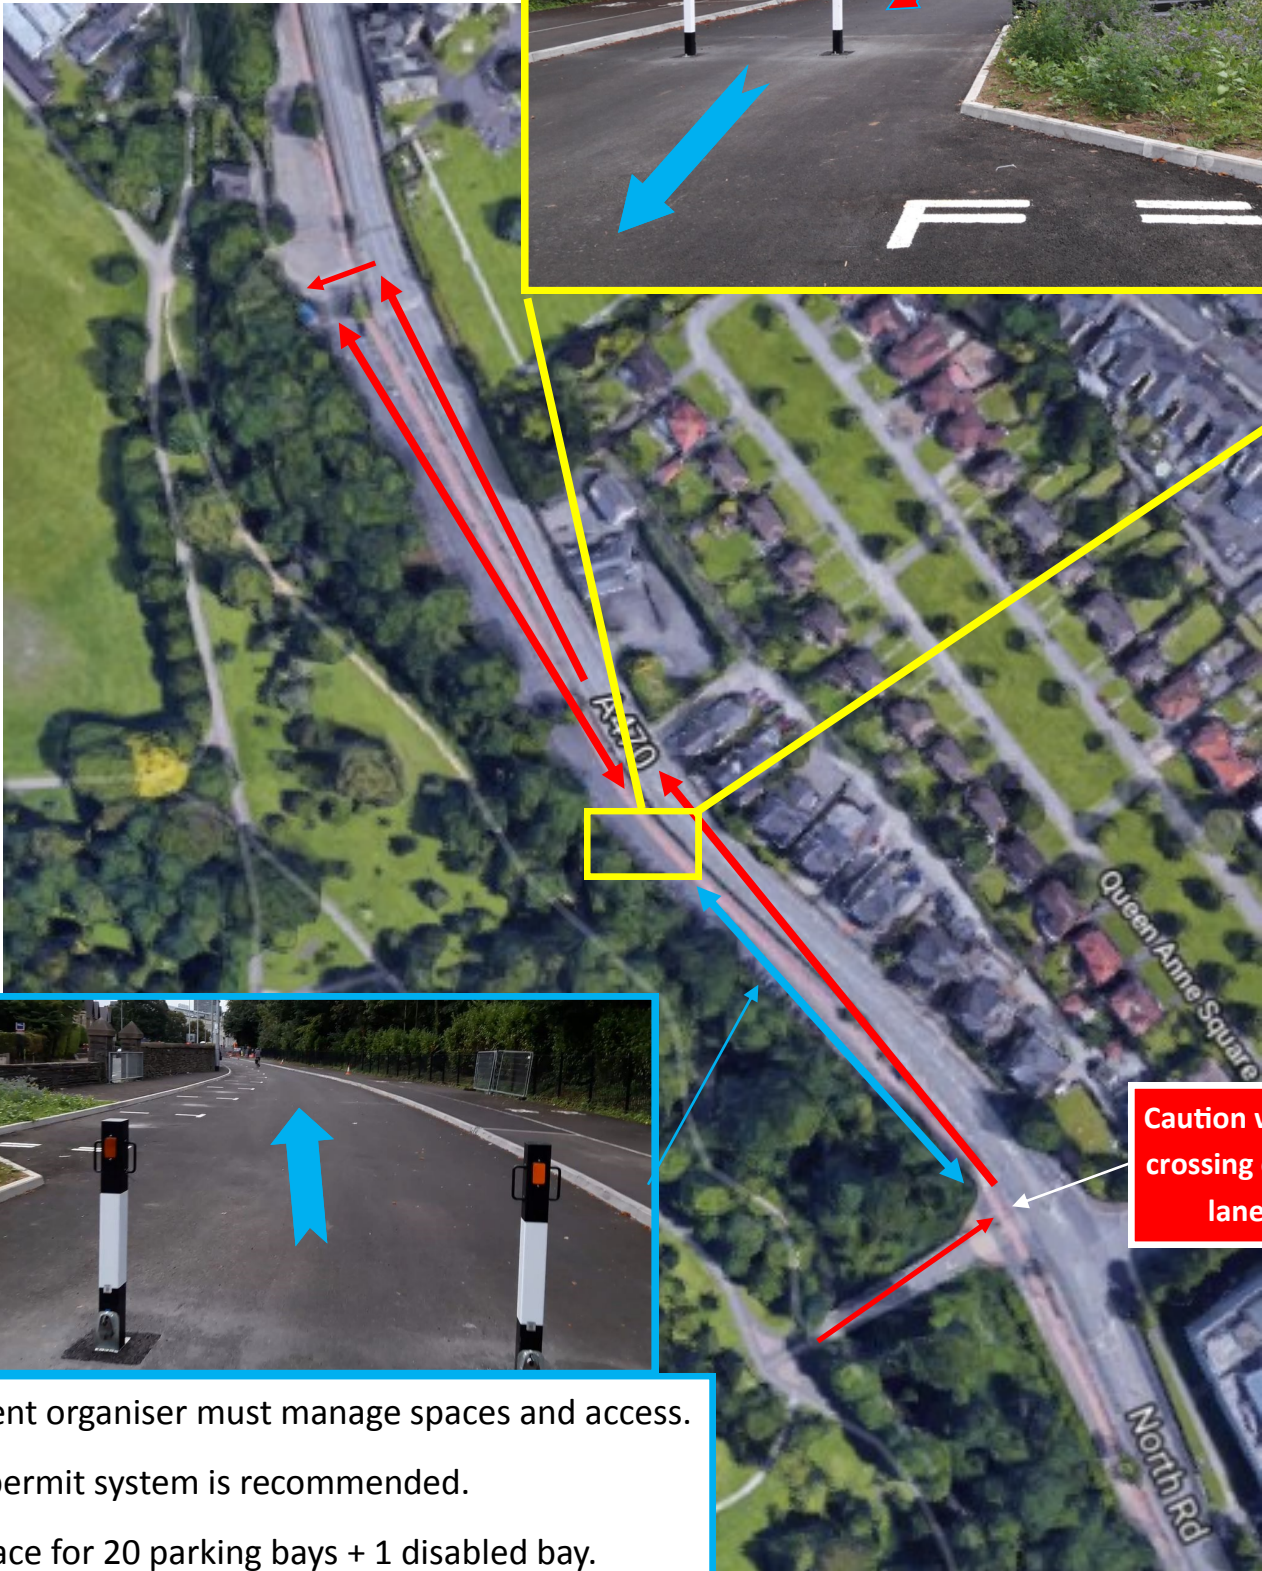

Appendix V1d – Temporary staff parking area outside Bute Park

Please request use via the Parks Event Officer *during the booking process*.

Parks staff can sign out keys for bollards on request.

All bollards must be replaced after use.

Use strictly by arrangement.

Caution when crossing cycle lane

Event organiser must manage spaces and access.

A permit system is recommended.

Space for 20 parking bays + 1 disabled bay.