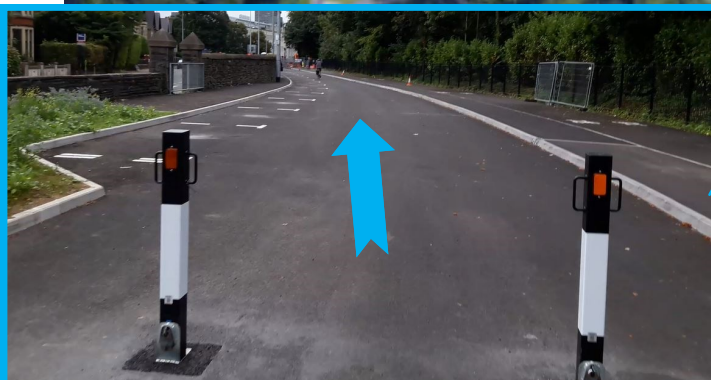

Appendix V1d – Temporary staff parking area outside Bute Park

Please request use via the Parks Event Officer *during the booking process*.

Parks staff can sign out keys for bollards on request.

All bollards must be replaced after use.

Use strictly by arrangement.

Caution when crossing cycle lane

Event organiser must manage spaces and access.

A permit system is recommended.

Space for 20 parking bays + 1 disabled bay.