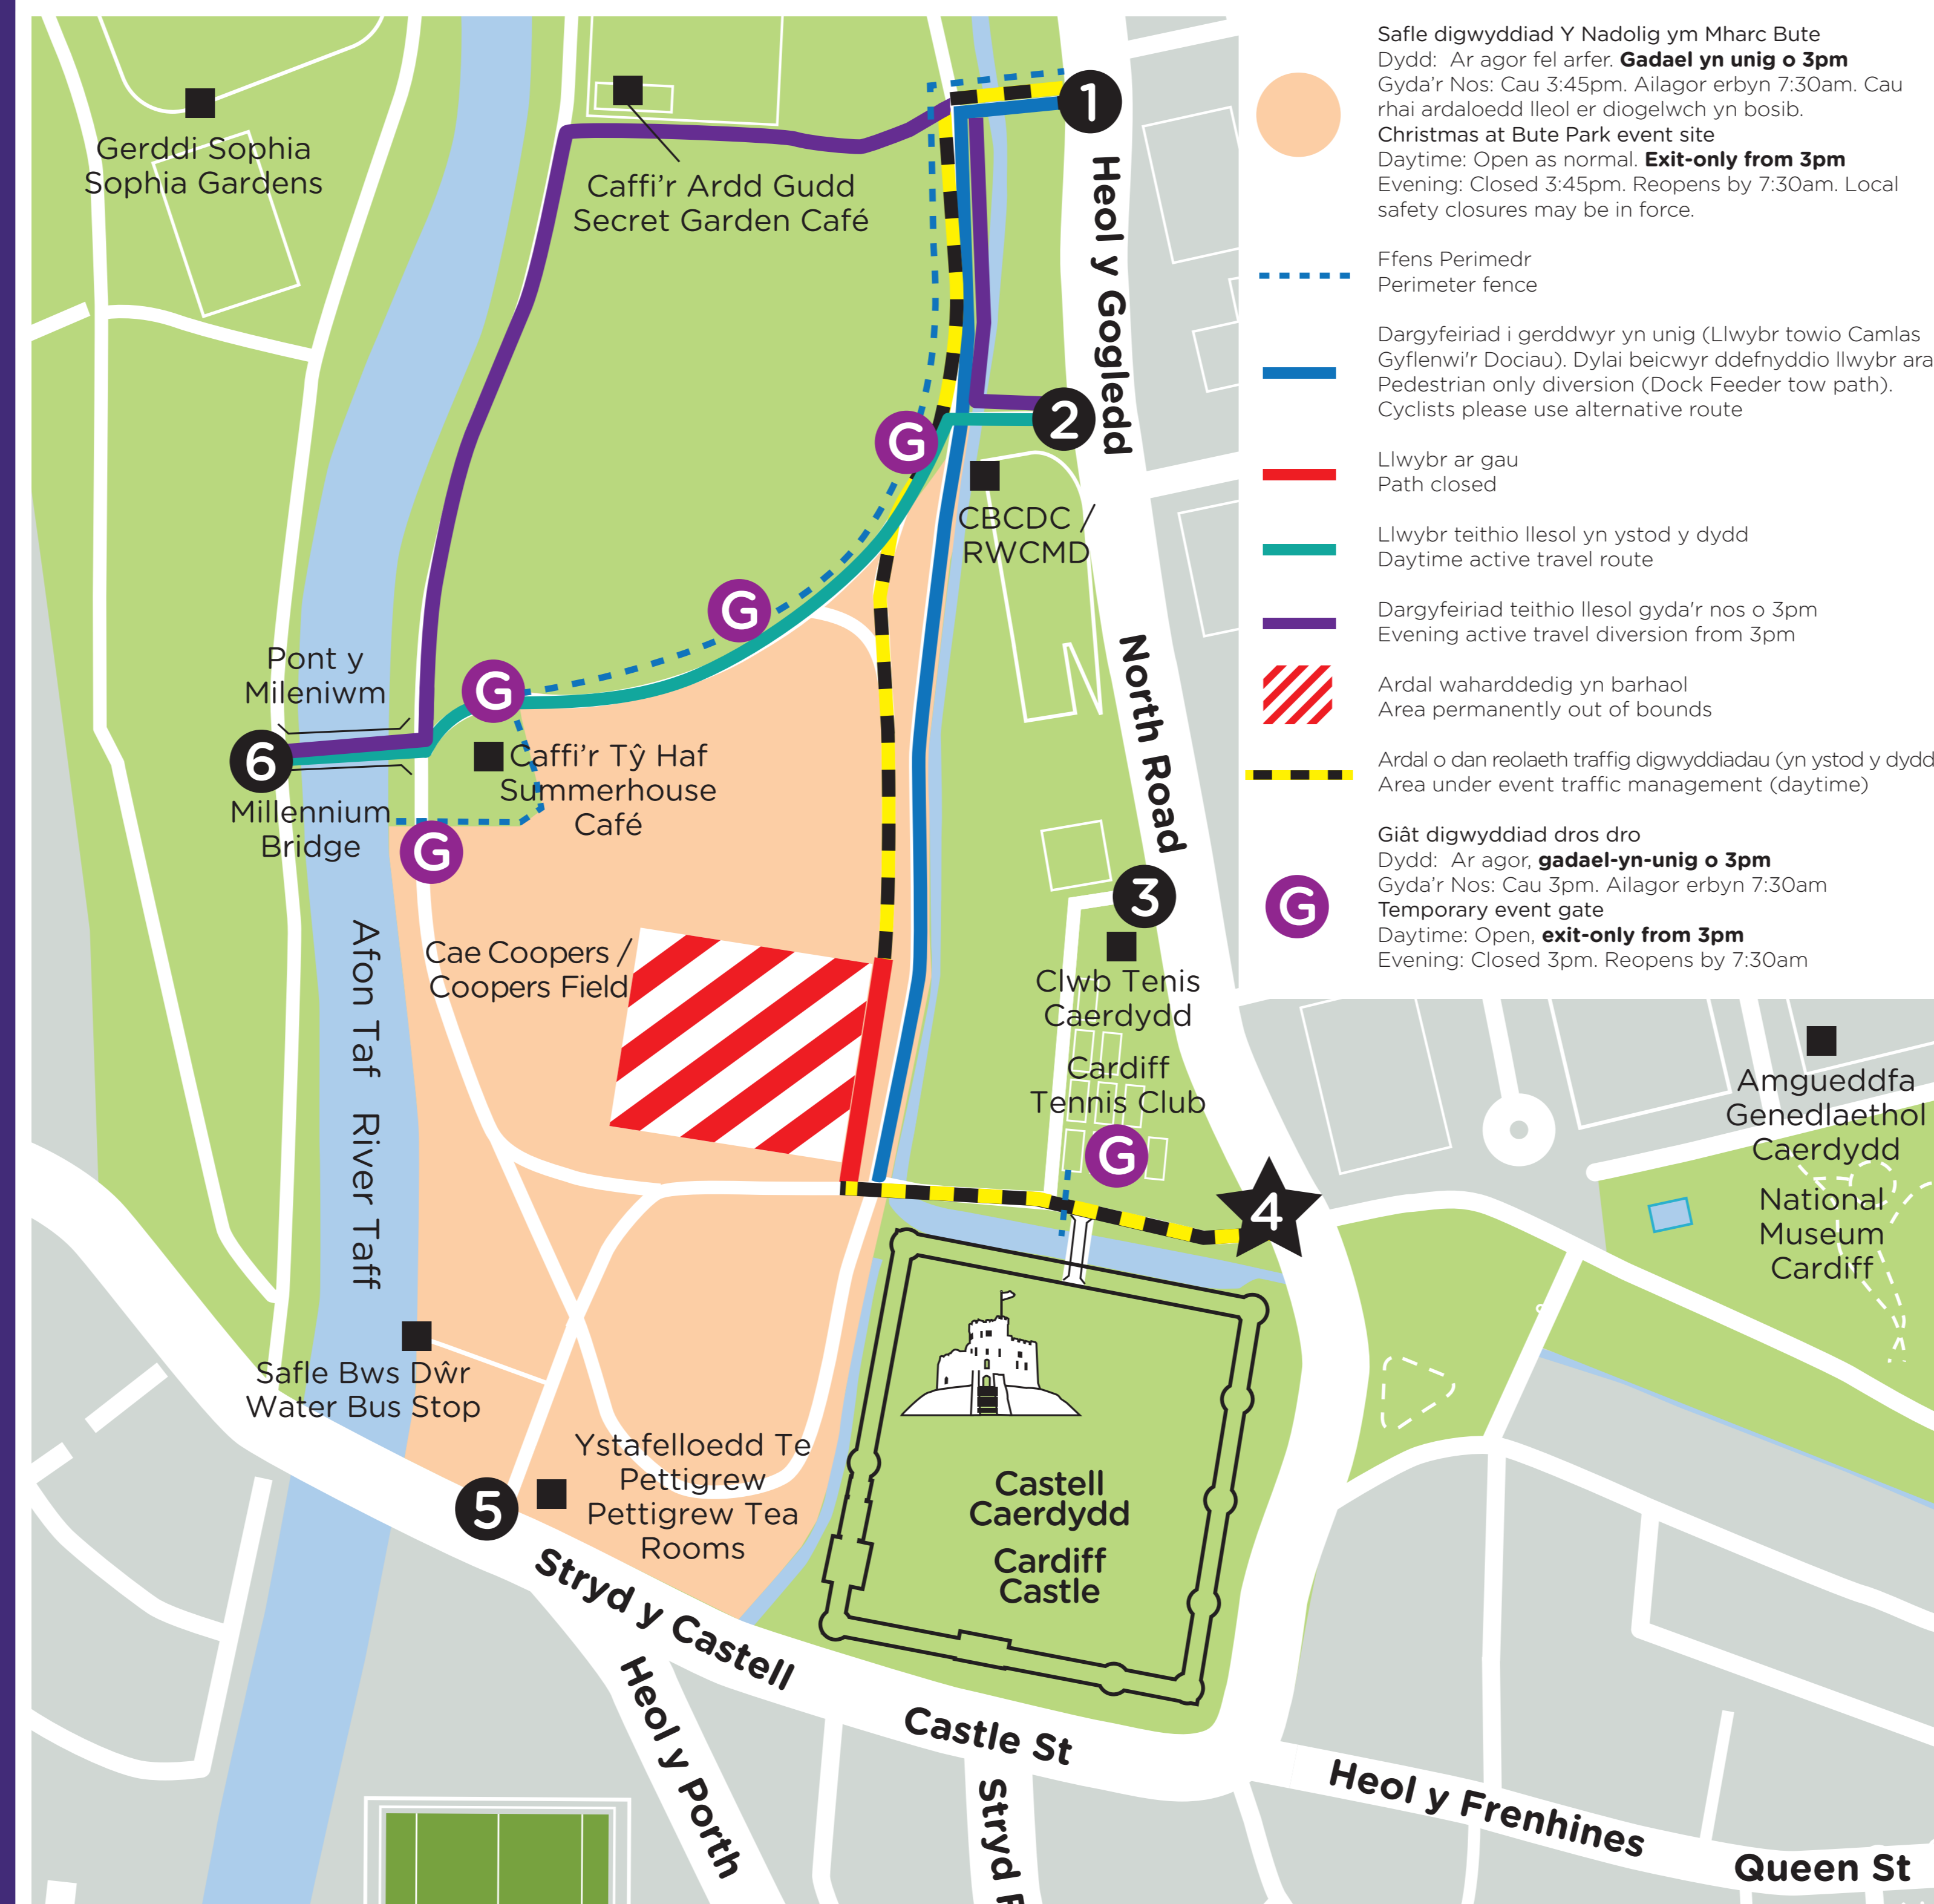

Mae'n Nadolig ac mae na ddigwyddiadau yn cael eu cynnal ym Mharc Bute a Chastell Caerdydd

Bydd tarfu ar rai ardaloedd tra bod y gweithgareddau hyn yn digwydd, gweler y map a **BLAENGYNLLUNIWC**H

Er mwyn eich diogelwch

- Defnyddiwch lwybrau amgen pan fydd llwybrau / gataiau ar gau.
- Dilynwch yr arwyddion ar y safle a chyfarwyddiadau stiwardiaid y digwyddiad.

Hoffem ymddiheuro am unrhyw anghyfleustra. Bydd holl fusnesau'r parc yn parhau ar agor fel arfer.

GIATIAU'R PARC	NODIADAU
1 Pont Gerbydau	Dydd: Mynediad i Gerbydau'r Digwyddiad Gyda'r Nos: Dargyfeiriad llwybr teithio llesol o 3pm
2 CBCDC	Dydd: Llwybr teithio llesol yn parhau ar agor 24/7 Gyda'r Nos: Llwybr teithio llesol yn parhau ar agor 24/7 (dilynwch yr arwyddion dargyfeirio)
3 Stablau'r Castell	Dydd: Ar agor fel arfer (gadael yn unig o 3pm) Gyda'r Nos: Wedi Cau. Ailagor erbyn 7:30am
4 Porth y Gogledd	Dydd: Ar agor/Yn amodol ar gau er mwyn diogelwch y cyhoedd yn ysbeidiol. Gyda'r Nos: Mynedfa Digwyddiad ar gyfer y Nadolig ym Mharc Bute a Gŵyl y Gaeaf. Ailagor erbyn 7:30am
5 Porth y Gorllewin	Dydd: Ar agor fel arfer (gadael yn unig o 3pm) Gyda'r Nos: Cau. Ailagor erbyn 7:30am Ar ôl 3pm, mynediad at Ystafelloedd Te Pettigrew drwy Stryd y Castell
6 Pont y Mileniwm	Llwybr teithio llesol yn parhau ar agor 24/7

**NADOLIG YM
MHARC BUTE**
7 Tachwedd -
13 Ionawr

**DIGWYDDIADAU
CASTELL CAERDYDD**
9 Hydref -
17 Ionawr

AR AGOR GYDA NEWIDIADAU OPEN WITH CHANGES

**Mae Parc Bute ar agor bob dydd rhwng 7:30am a 3:45pm
Bute Park open daily from 7:30am to 3:45pm**

Bydd holl fusnesau'r parc yn parhau ar agor fel yr arfer.

All park businesses will remain open as normal.

Edrychwch ar oriau agor busnesau yma: www.bute-park.com/cy/digwyddiadau

Check business opening times here: bute-park.com/attractions/

www.bute-park.com/cy/digwyddiadau
www.castell-caerdydd.com/events

www.bute-park.com/whats-on
www.cardiffcastle.com/events

VISITOR INFORMATION WINTER EVENTS

It's Christmas time and events are taking place in Bute Park and Cardiff Castle

There will be some areas of disruption whilst these activities take place, please see map and **PLAN AHEAD**

For your safety

- Please use alternative routes when path / gate closures are in place
- Follow on-site signage and the instructions of event stewards

We apologise for any inconvenience. All park businesses will remain open as normal.

PARK GATES	NOTES
1 Vehicle Bridge	Daytime: Event Vehicle Access Evening: Event Vehicle Access
2 RWCMD	Daytime: Active travel route remains open 24/7 Evening: Active travel route remains open 24/7 (follow the signed diversion)
3 Castle Mews	Daytime: Open as normal (exit only from 3pm) Evening: Closed. Reopens by 7:30am
4 North Gate	Daytime: Open/Subject to intermittent public safety closures. Exit only from 3pm. Evening: Event Entrance for Christmas at Bute Park and Winter Wonderland. Reopens by 7:30am
5 West Gate	Daytime: Open as normal (exit only from 3pm) Evening: Closed. Reopens by 7:30am After 3pm, access Pettigrew Tea Rooms via Castle Street
6 Millennium Bridge	Active travel route remains open 24/7

**CHRISTMAS AT
BUTE PARK**
7 November -
13 January

**CARDIFF CASTLE
EVENTS**
9 October -
17 January