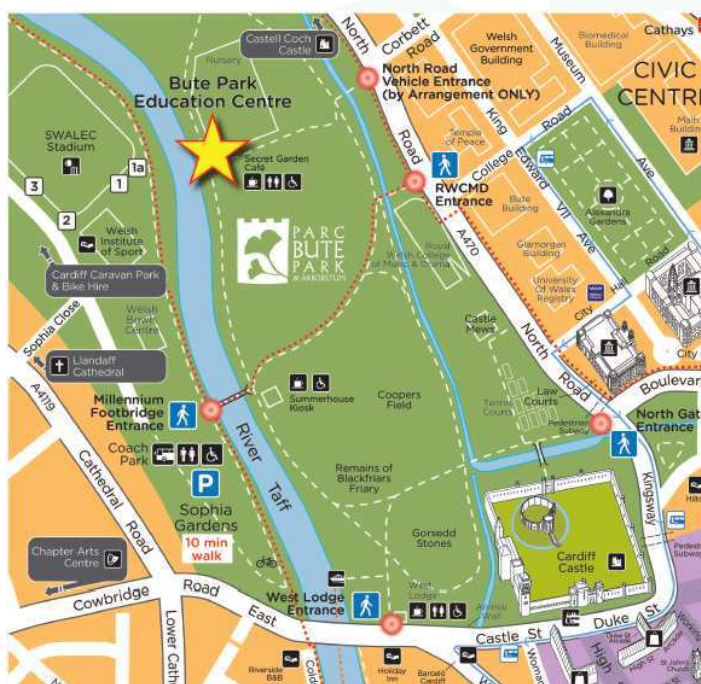

Directions to the Bute Park Education Centre CF10 3DX

The Education Centre is located in the centre of Bute Park, next to the Secret Garden Cafe.
Please note: there is no public vehicle access to the building, and no onsite parking.

Pay & Display Parking is also available at 2 sites on North Road: Castle Mews (CF10 3ER) and North Road (CF10 3EA)

Taxi Drop-offs:

If you are travelling to the Education Centre by taxi, please ask to be dropped off by the **Royal Welsh College of Music and Drama** on North Road, or at **Sophia Gardens Car Park** off Cathedral Road, and follow walking directions below:

Walking to the Education Centre:

From **West Lodge Entrance** (15 minutes) – From this entrance, walk north along the river, past the Millennium footbridge and Summerhouse Cafe and carry on until you see the Secret Garden Café, set behind a large redbrick wall. The entrance to the Education Centre is through an Oak door, adjacent to the café.

From **Sophia Gardens Car Park** (5 minutes) – walk over the Millennium Bridge, turn left and walk up the river until you see the redbrick wall and Secret Garden Café.

From **North Road** (3 minutes) – Enter the park by the Royal Welsh College of Music and Drama on North Road. Turn right and walk until you see a path on the left and a red brick wall. Turn left onto this path and walk until you see Secret Garden Café.