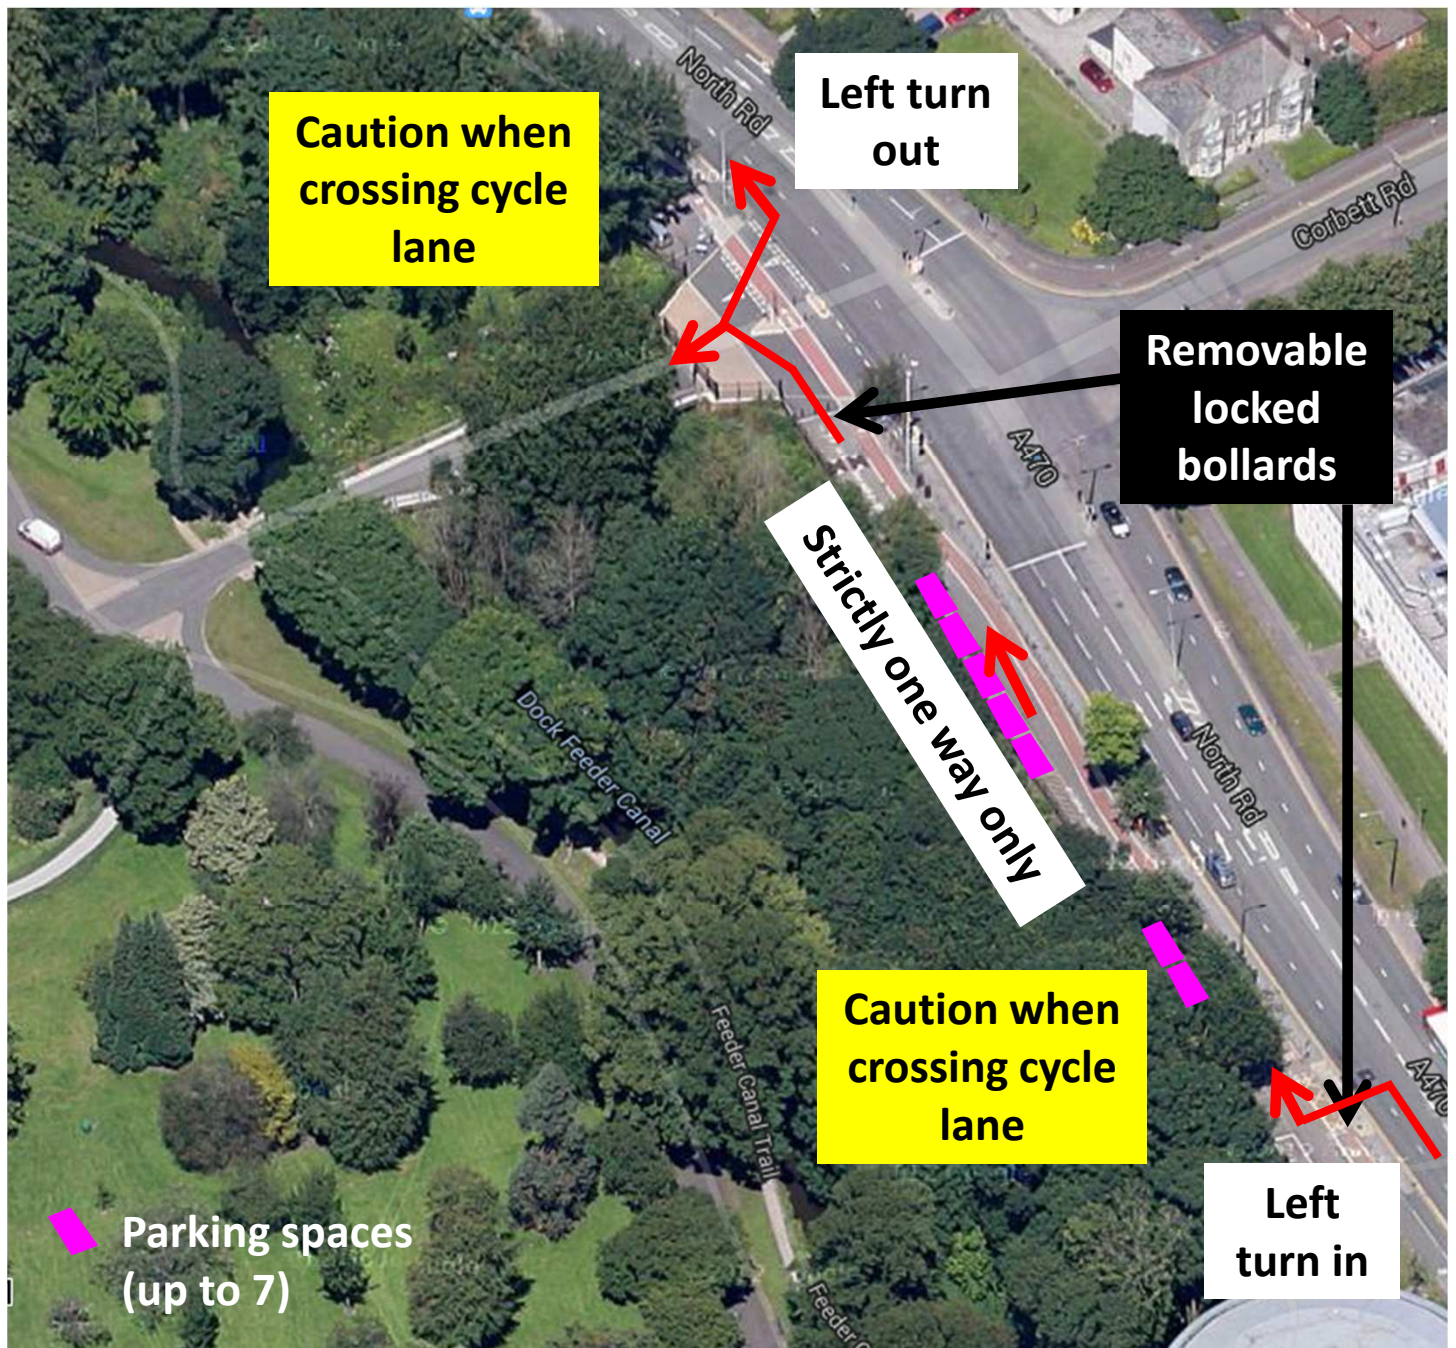

Appendix V1d – Temporary staff parking area outside Bute Park

Use strictly by arrangement. Please request via the Parks Event Manager during the booking process

Parks staff can sign out keys for bollards on request.